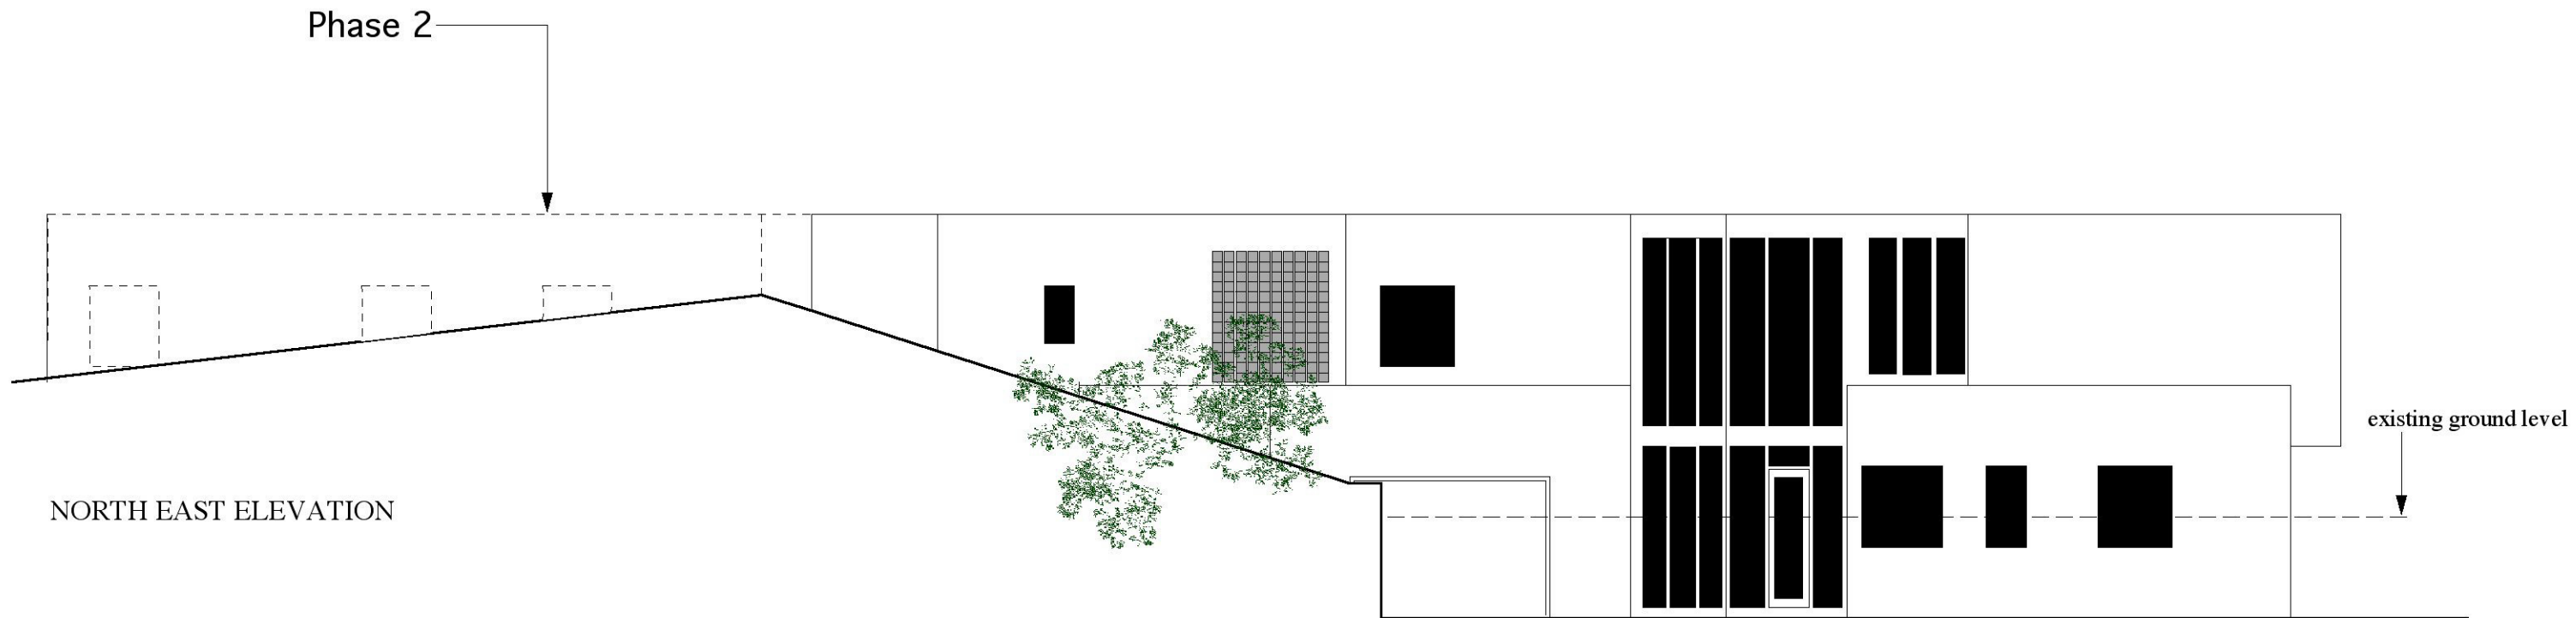

NORTH WEST ELEVATION

NORTH EAST ELEVATION

1m

10m

SQUIRREL  
DESIGN

42 The Square Chagford  
Devon TQ13 8AH  
Tel: 01 647 43 25 75  
Fax: 01 647 43 26 76

E-mail: squirreldesign@eclipse.co.uk

Project:	Proposed Dwelling Herons Wood Exmouth	Scale:	1:100
Date:	Sept' 04	Drawn By:	AO'C
Title:	NE & NW Elevations	Dwg. No.:	SD111:3:17