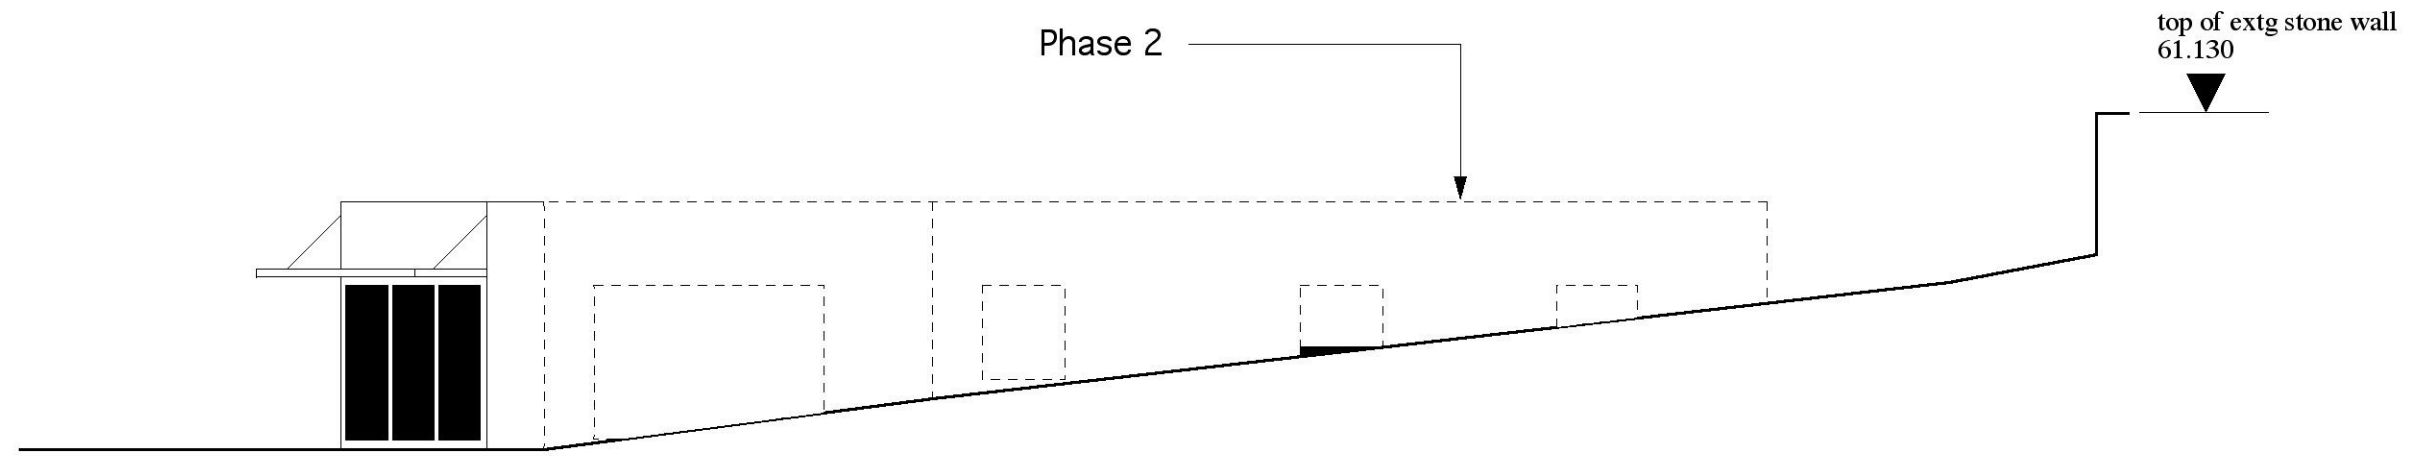

SOUTH WEST ELEVATION

SOUTH EAST ELEVATION

1m

10m

SQUIRREL  
DESIGN

42 The Square Chagford  
Devon TQ13 8AH  
Tel: 01 647 43 25 75  
Fax: 01 647 43 26 76

E-mail: squirreldesign@eclipse.co.uk

Project:  
Proposed Dwelling Herons Wood  
Exmouth

Title:  
South East And South West  
Elevations Scheme 2

Scale:

1:100

Date:  
Sept' 04

Drawn By:  
AO'C

Dwg. No.

SD111:3:16